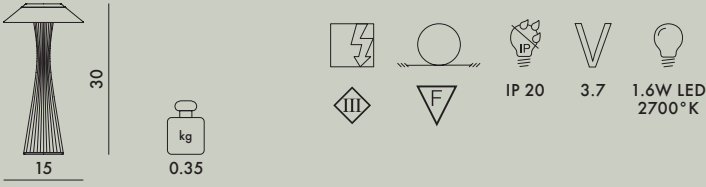

SPACE 2018

Design Adam Tihany

9220/B9220/U9220/Z9220

MATERIAL

Transparent or batch-dyed PMMA - Metallized ABS

METALLIC

9225/B9225/U9225/Z9225

OUTDOOR