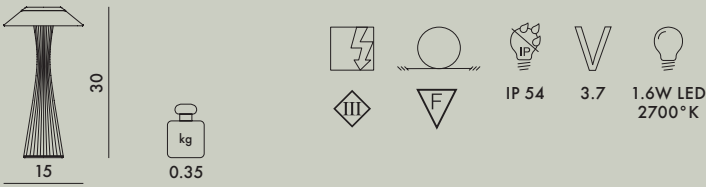

SPACE 2018

Design Adam Tihany

9220/B9220/U9220/Z9220

MATERIAL

Transparent or batch-dyed PMMA - Metallized ABS

METALLIC

9225/B9225/U9225/Z9225

OUTDOOR